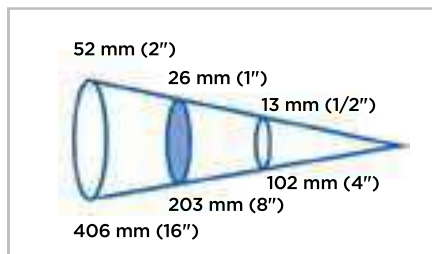

Optical resolution (field-of -view) 8:1