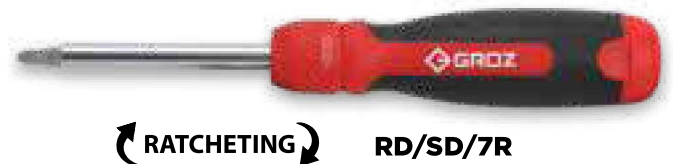

Retractable Bit Cartridge - Makes it easy to find, store and change Bits

Specially designed Palm Saver Cap prevents blisters in the palm of your hand. Cap does not turn as you push on the cap and turn the handle

Easy Guide Collar provides greater control by maintaining full contact between the Bit and the Screw

Specially Engineered ABS resin handle

Industrial grade S2 modified steel bits with Rockwell Hardness 58-62

15 IN 1 STANDARD

All purpose bit load driver loaded with 7 double ended professional quality S2 Steel Bits

13 IN 1 28-TOOTH SOLID CORE RATCHET

Features ZAD 8 Zinc Alloy SOLID-CORE Ratchet that delivers over 25 Nm of Torque Strength. Precision 28 Tooth Ratchet Design makes driving fasteners faster and easier